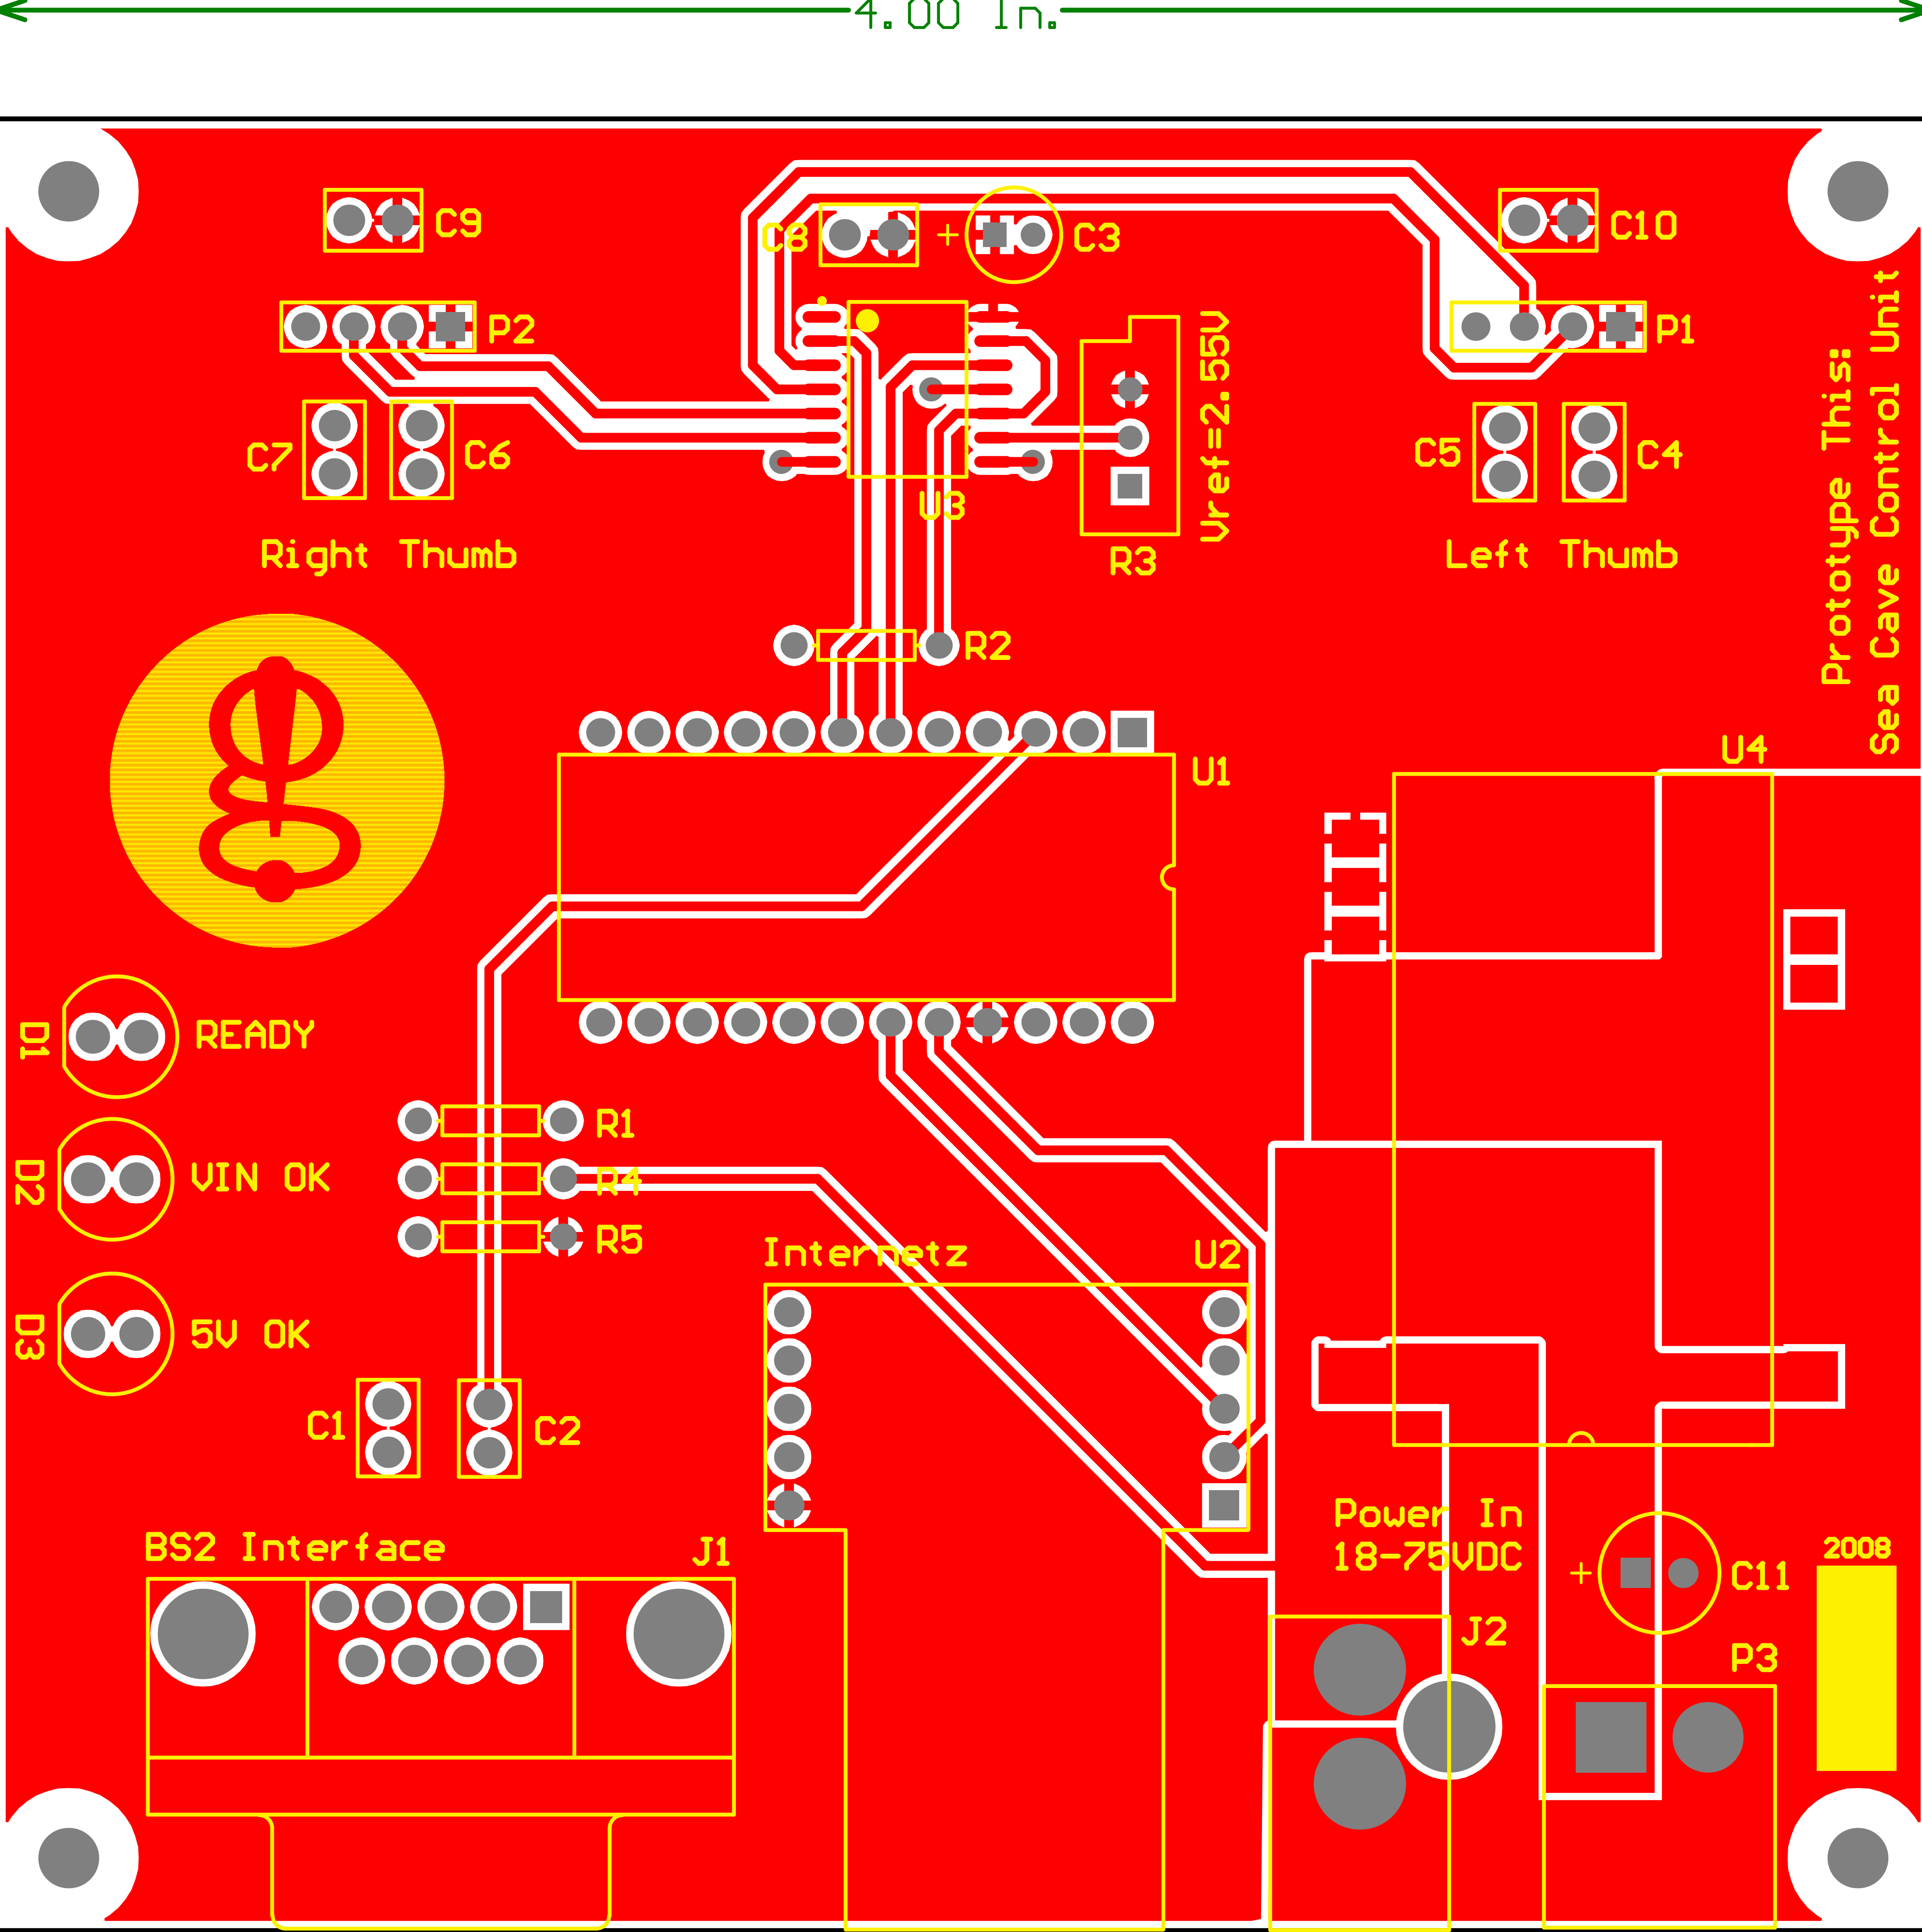

4.00 In.

3.75 In.

Prototype This:
Sea Cave Control Unit

4.00 In.

3.75 In.

.GBL