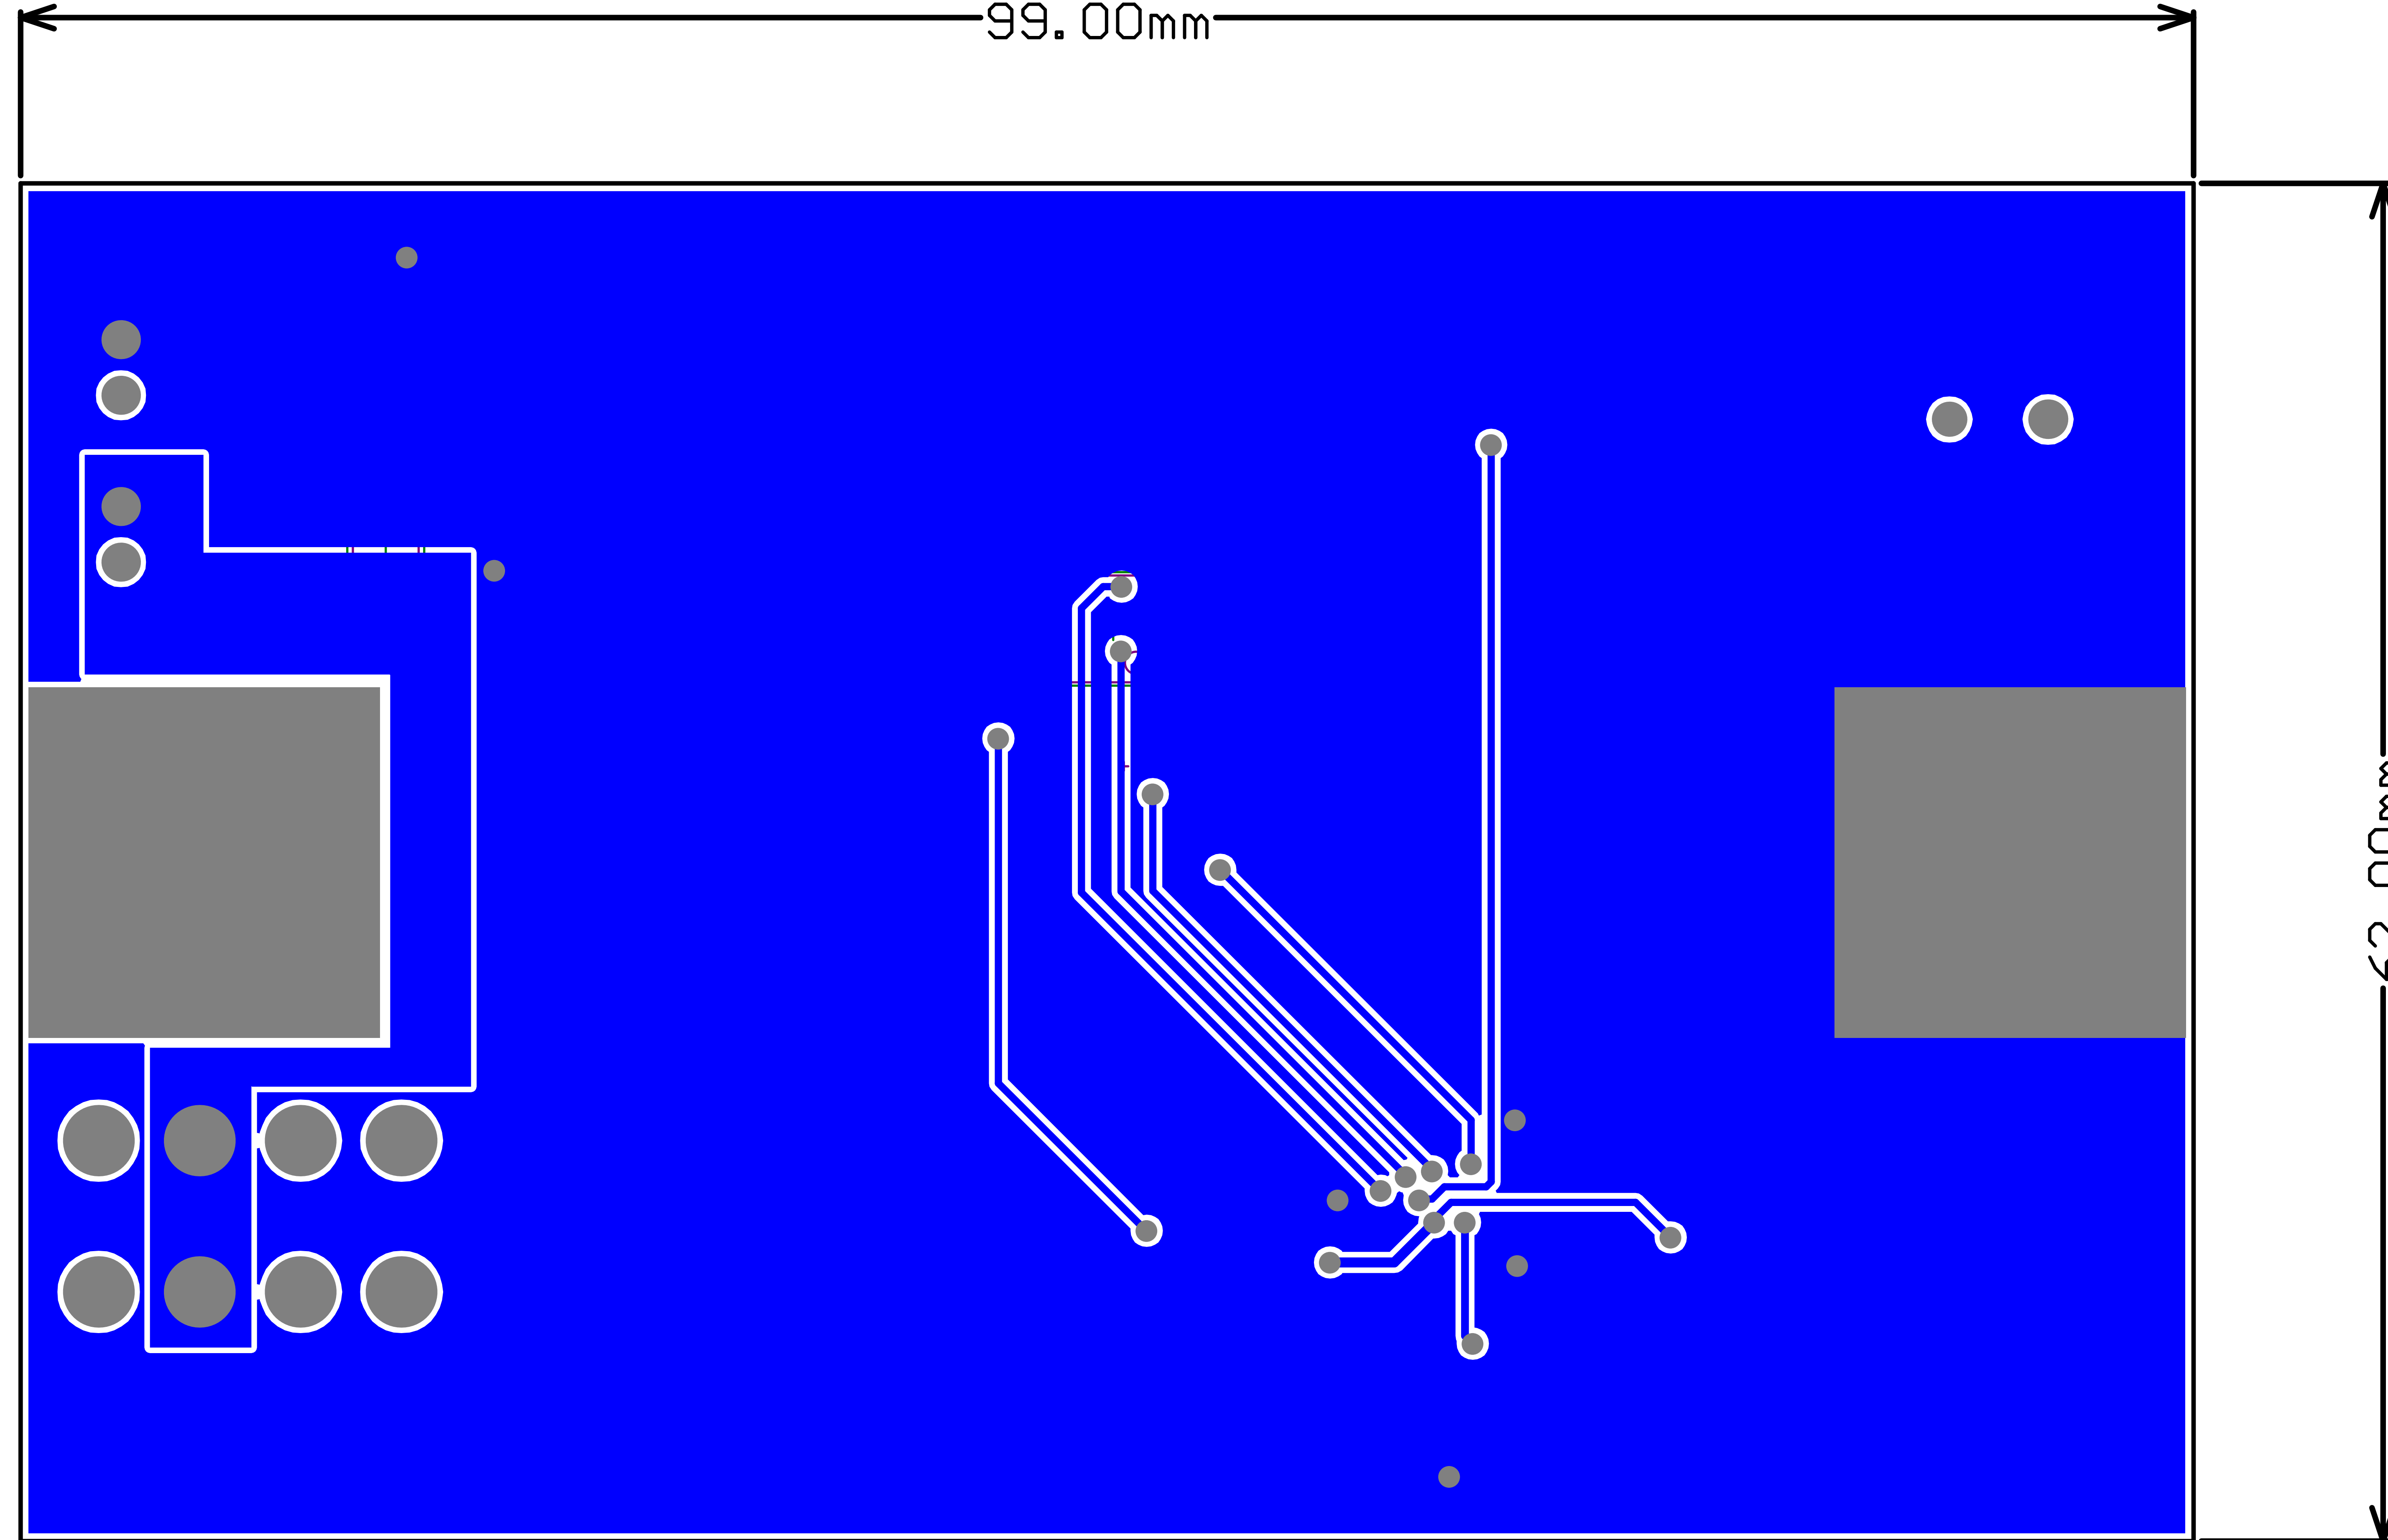

99.00mm

62.00mm

99.00mm

62.00mm

99.00mm

62.00mm

FOR USE ONLY W/
SINGLE LI-ION CELL

4A MAX. CHARGE CURRENT
4.2V MAX. CELL VOLTAGE

Positive <RED>

Ground <BLACK>

Off
Dis
Chg

2008

Prototype This!
Ultimate 6x6 Rhex
Battery Management System

99.00mm

62.00mm

+

+

+

99.00mm

62.00mm

+

+

+

99.00mm

62.00mm

+

+

+

99.00mm

62.00mm

+

+