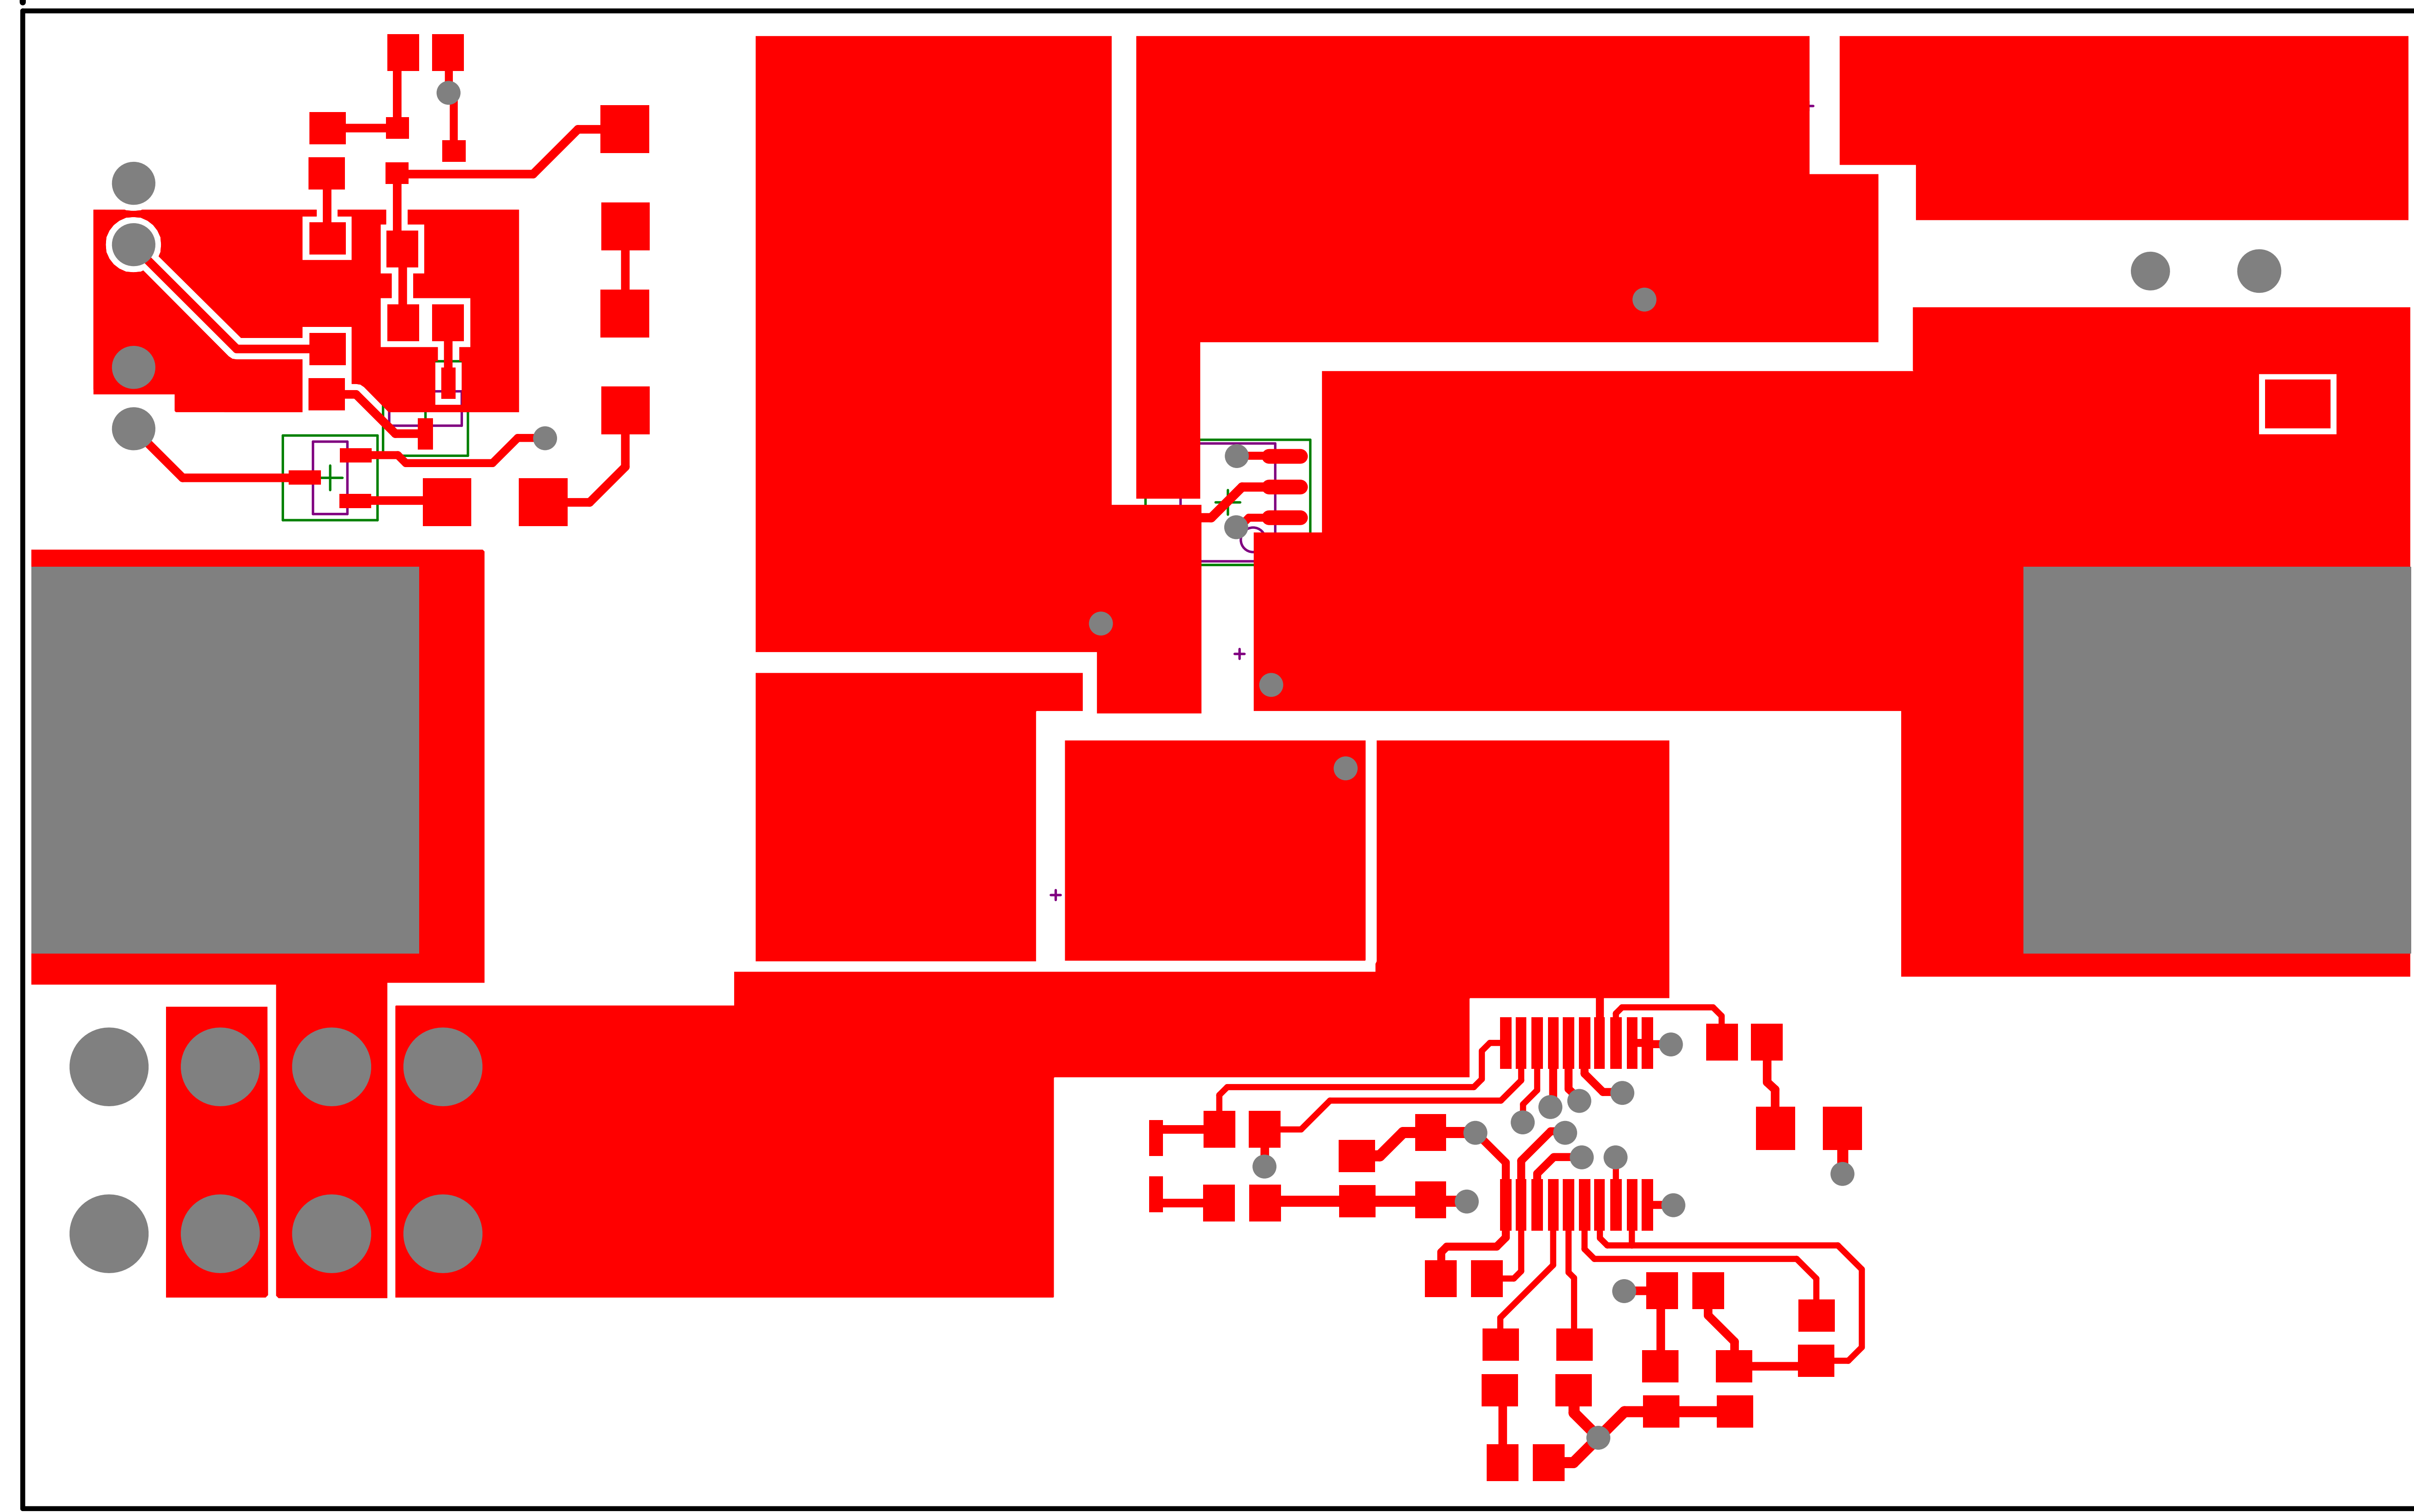

99.00mm

62.00mm

99.00mm

62.00mm

99.00mm

62.00mm

FOR USE ONLY W/
SINGLE LI-ION CELL

4A MAX. CHARGE CURRENT
4.2V MAX. CELL VOLTAGE

Positive <RED>

Ground <BLACK>

Off
Dis
Chg

2008

Prototype This!
Ultimate 6x6 Rhex
Battery Management System

99.00mm

62.00mm

+

+

+

99.00mm

62.00mm

+

+

+

99.00mm

62.00mm

+

+

+

99.00mm

62.00mm

+

+