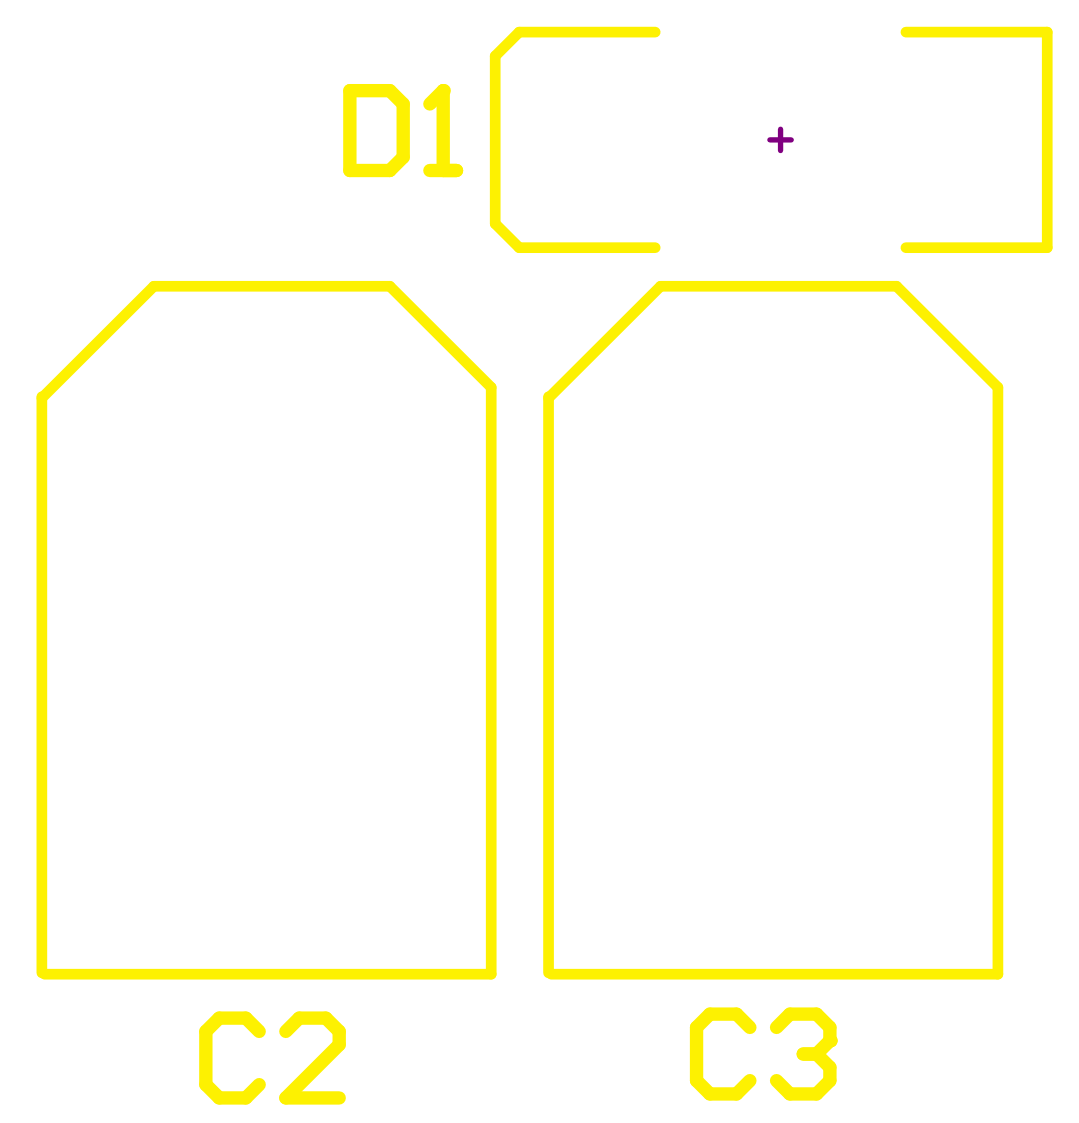

99.00mm

62.00mm

99.00mm

62.00mm

99.00mm

62.00mm

FOR USE ONLY W/
SINGLE LI-ION CELL

4A MAX. CHARGE CURRENT
4.2V MAX. CELL VOLTAGE

Positive <RED>

Ground <BLACK>

Off
Dis
Chg

2008

Prototype This!
Ultimate 6x6 Rhex
Battery Management System

99.00mm

62.00mm

+

62.00mm

+

+

+

99.00mm

62.00mm

+

+

+

99.00mm

62.00mm

99.00mm

62.00mm

99.00mm

62.00mm

+