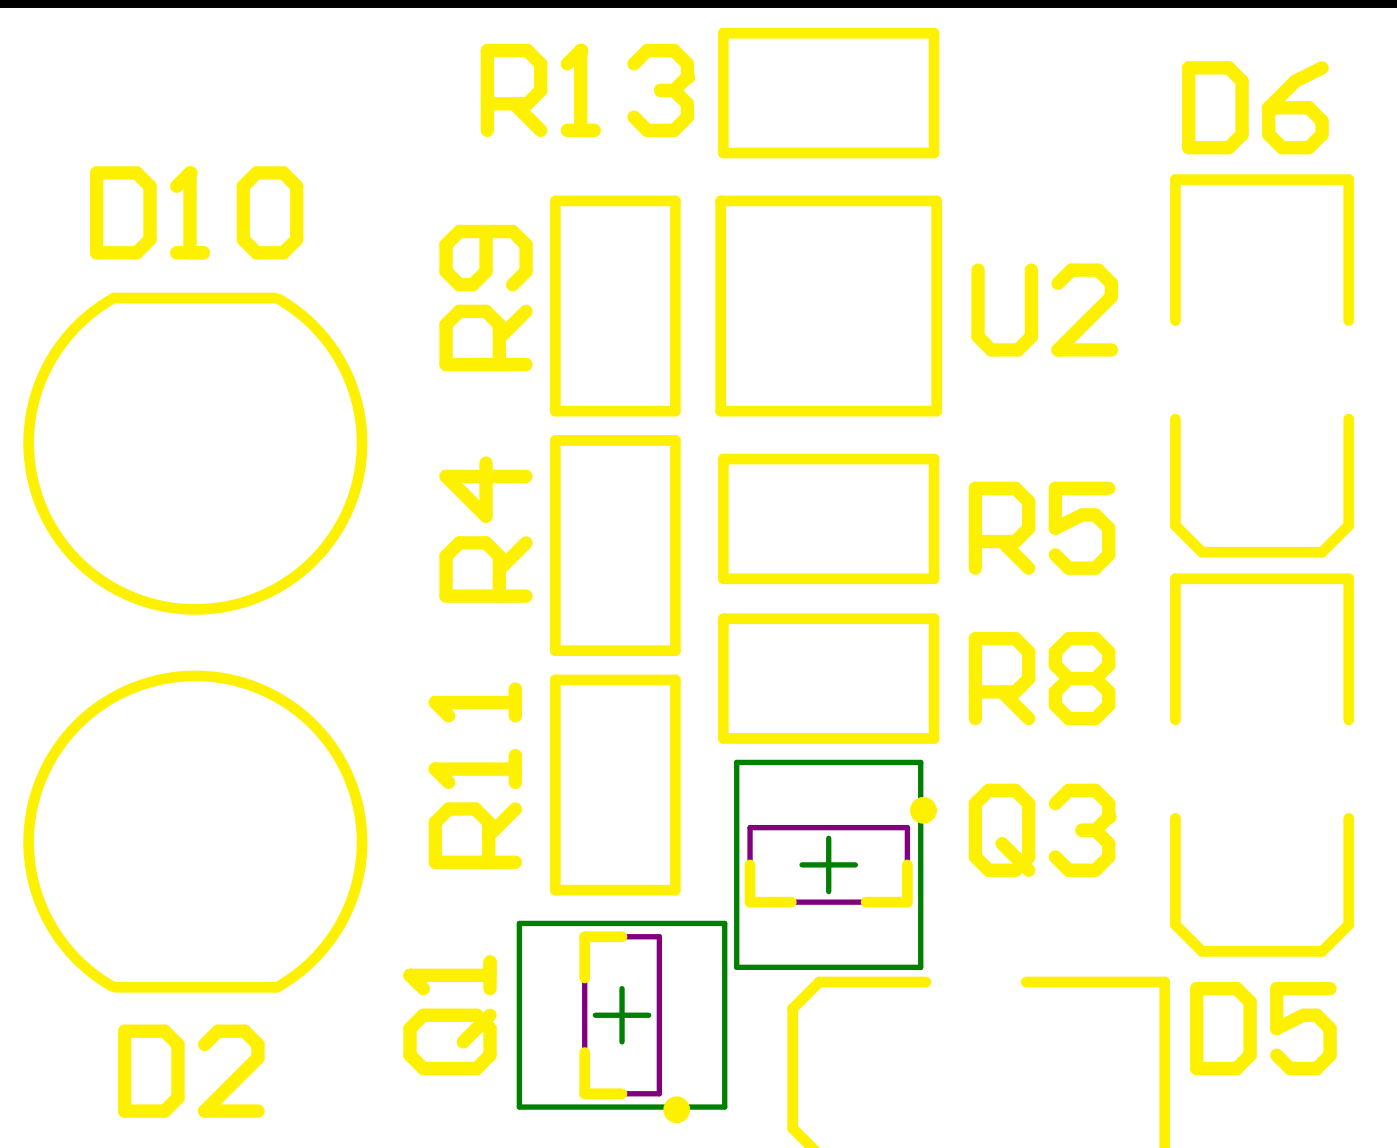

99.00mm

62.00mm

99.00mm

62.00mm

99.00mm

62.00mm

FOR USE ONLY W/
SINGLE LI-ION CELL

4A MAX. CHARGE CURRENT
4.2V MAX. CELL VOLTAGE

Positive <RED>

Ground <BLACK>

Off
Dis
Chg

2008

Prototype This!
Ultimate 6x6 Rhex
Battery Management System

99.00mm

62.00mm

+

62.00mm

+

+

+

99.00mm

62.00mm

+

+

+

99.00mm

62.00mm

99.00mm

62.00mm

99.00mm

62.00mm

+